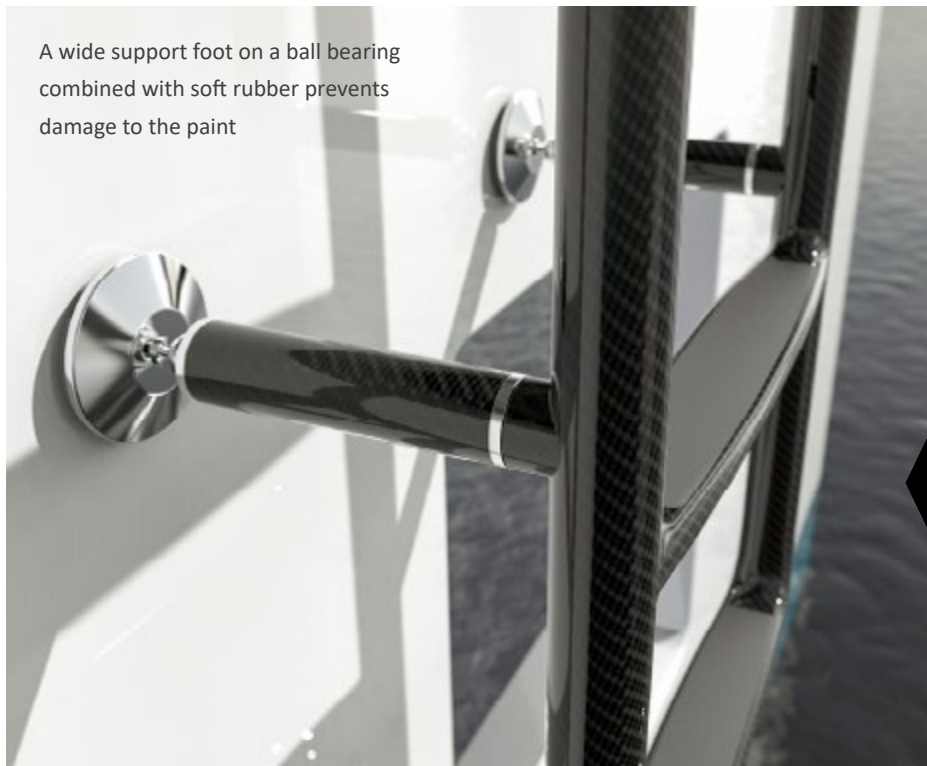

A wide support foot on a ball bearing combined with soft rubber prevents damage to the paint